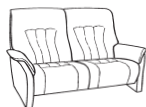

2.5 seater sofa - with high fixed back