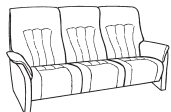

3 seater sofa - with high fixed back