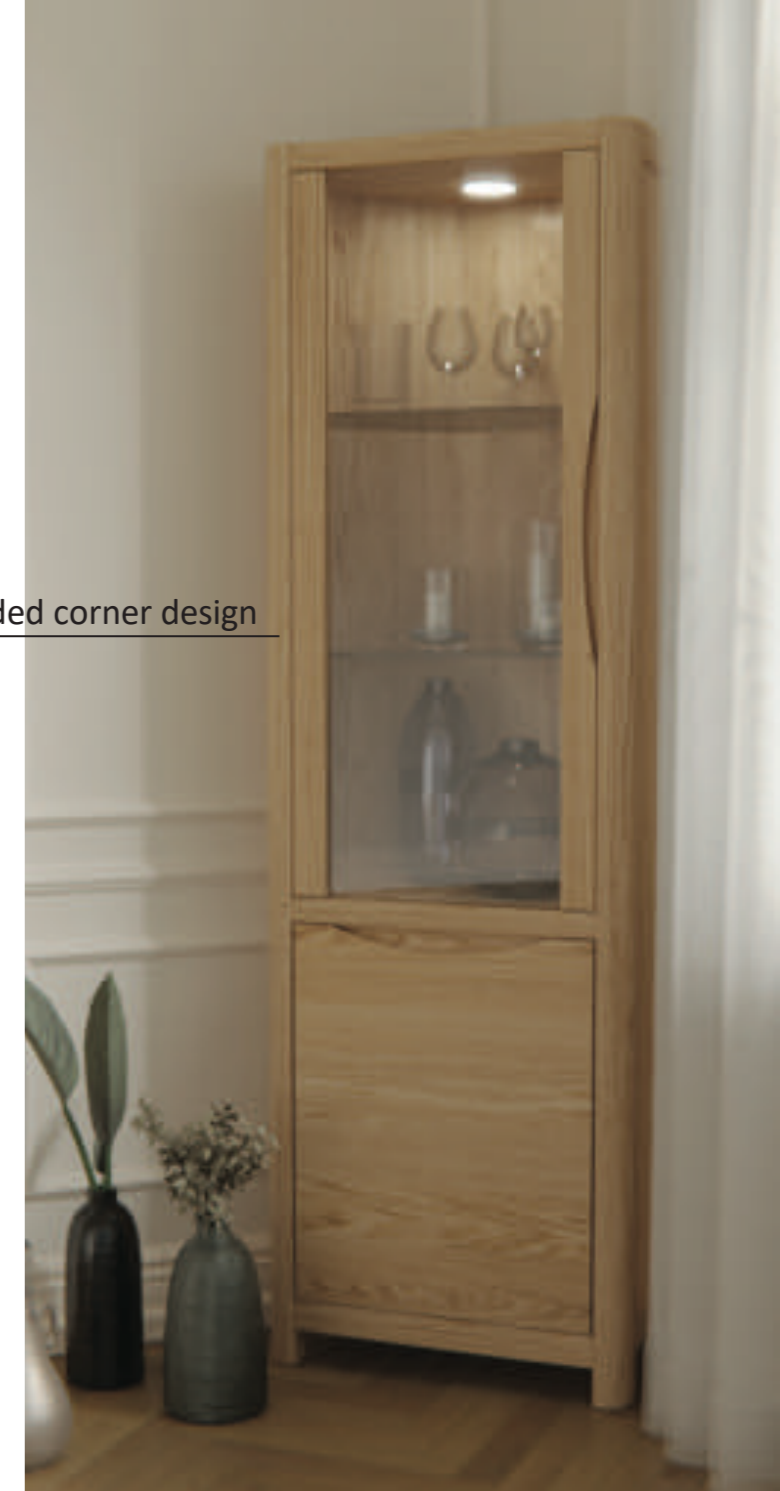

Energy efficient
soft LED lighting

Veneers match on all doors and
drawers

Display Cabinets & Sideboards

Timeless modern designs crafted in fine solid oak and oak veneers.

After selecting only the finest veneers we lay them horizontally and match them across all doors and drawers.

Soft rounded corner design

WN211

Display Cabinet
H190 x W90 x D40 (cm)

WN201B

1 - Display Top for 3 Door Sideboard
H115 x W139 x D40 (cm)

WN213

Corner Display Cabinet
H190 x W60 x D43 (cm)

2 - 3 Door Sideboard
H80 x W150 x D50 (cm)