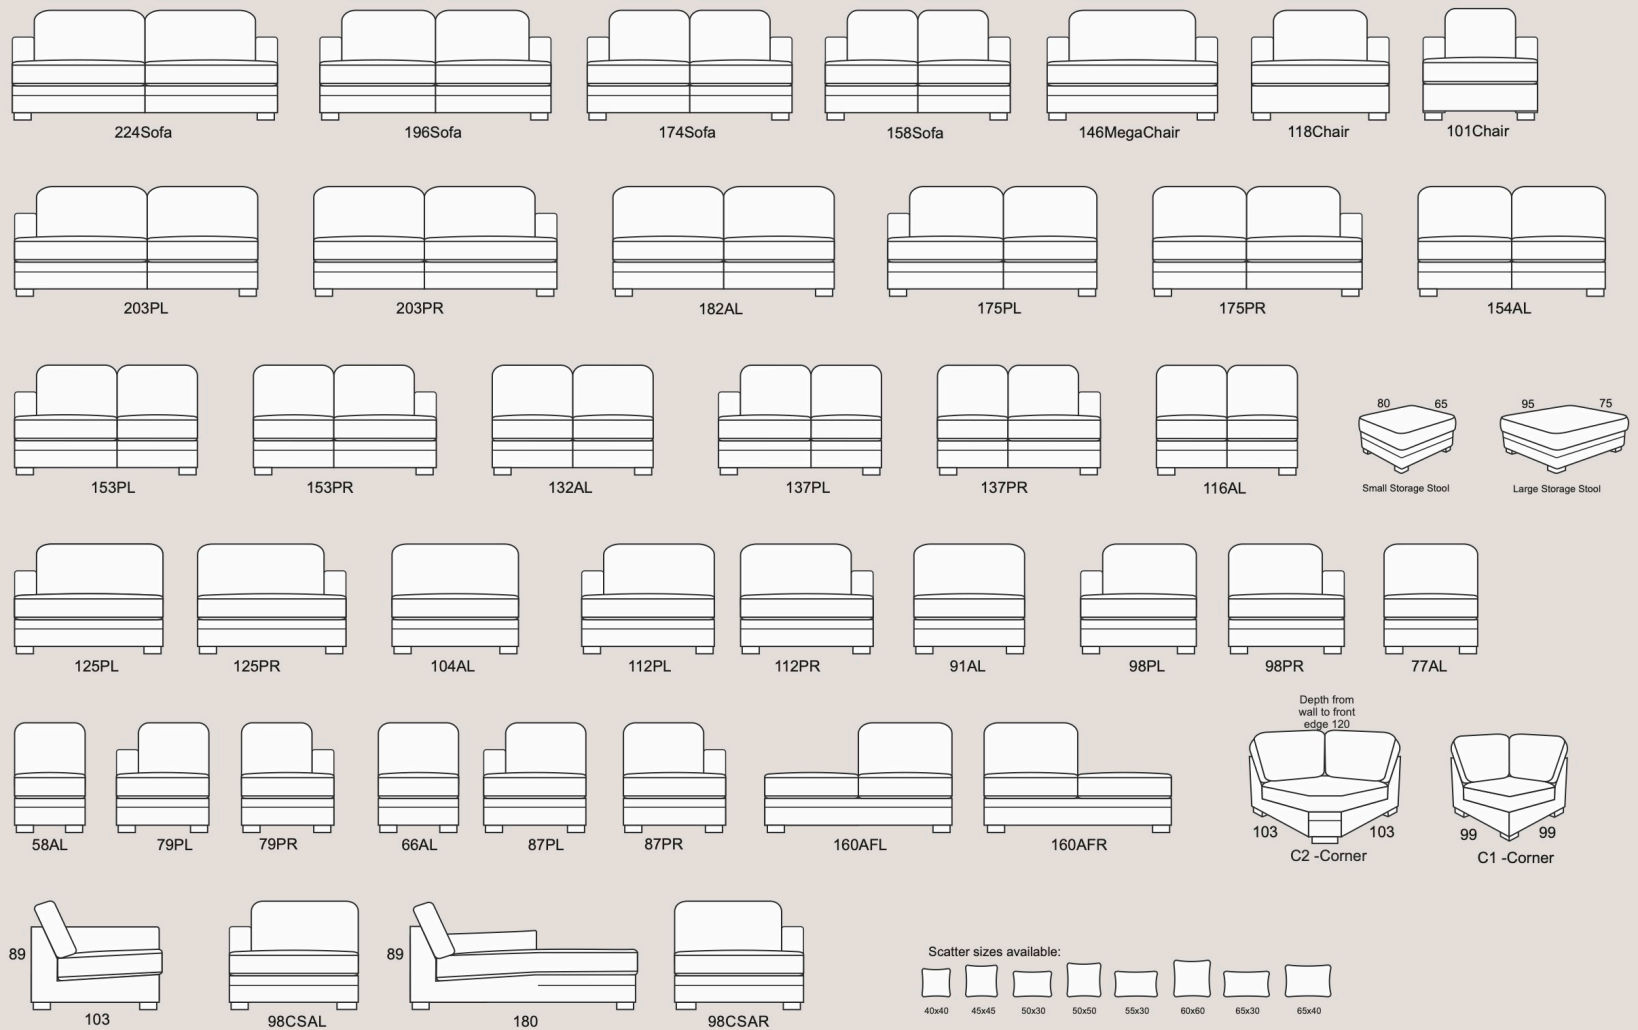

# Tonga

**HATTERS**  
HOME & STYLE

Available in a  
wide selection  
of fabrics,  
colours and  
designs

Choices of  
sofa size

Complete modular  
range

*See over for more...*

Available in a wide selection of fabrics, colours and designs

Choices of sofa size

Complete modular range

All dimensions are approximate. Please allow tolerance of +/- 25mm (1")

**SPECIFICATION:**

Seat Suspension – Serpentine spring system  
 Back Suspension – Elasticated webbing  
 Wooden Feet - Available in Light Oak, Beech, Dark Brown, Black  
 Metal Feet – Not available  
 Model Number – 0411A

**COMFORT OPTIONS:**

Classic Seat Comfort - High density foam  
 Supasoft Seat Comfort - High density foam core with a fibre filled duvet wrap  
 Classic Back Comfort - High quality fibre  
 Premium Back Comfort - Feather and fibre mix