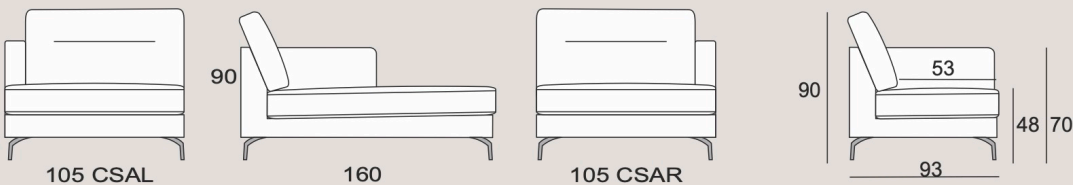

# Xenia

*See over for more...*

Available in  
a wide selection of  
fabrics and leathers

Choices of  
sofa size

Complete modular  
range

All dimensions are  
approximate.  
Please allow tolerance of  
+/- 25mm (1")

**SPECIFICATION:**

Frame - Combination of hardwood and composite materials  
 Seat suspension - Serpentine spring system  
 Wooden Feet - Not available  
 Metal Feet - Polished or black  
 Model Number - 0412A (fabric) and 0413A (leather)

**COMFORT OPTIONS:**

Classic Seat Comfort - High elastic foam  
 Supasoft Seat Comfort - High elastic foam core with a fibre filled duvet wrap  
 Classic Back Comfort - High quality fibre  
 Premium Back Comfort - Not available