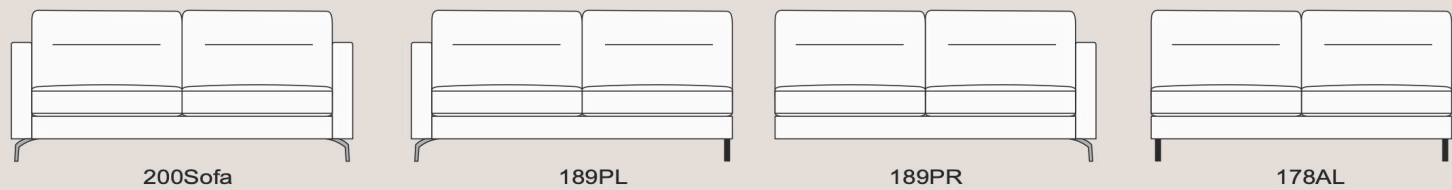

# Xenia

*See over for more...*

Available in  
a wide selection of  
fabrics and leathers

Choices of  
sofa size

Complete modular  
range

All dimensions are  
approximate.  
Please allow tolerance of  
+/- 25mm (1")

**SPECIFICATION:**

Frame - Combination of hardwood and composite materials  
 Seat suspension - Serpentine spring system  
 Wooden Feet - Not available  
 Metal Feet - Polished or black  
 Model Number - 0412A (fabric) and 0413A (leather)

**COMFORT OPTIONS:**

Classic Seat Comfort - High elastic foam  
 Supasoft Seat Comfort - High elastic foam core with a fibre filled duvet wrap  
 Classic Back Comfort - High quality fibre  
 Premium Back Comfort - Not available