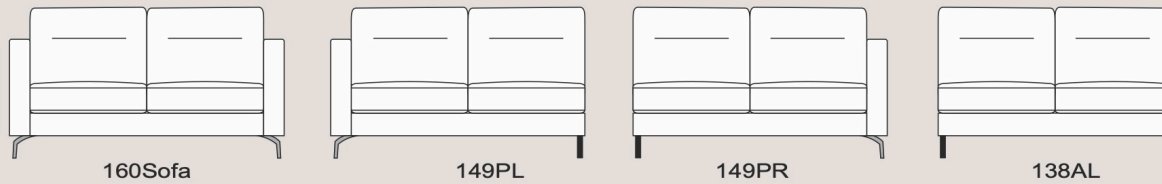

# Xenia

*See over for more...*

Available in  
a wide selection of  
fabrics and leathers

Choices of  
sofa size

Complete modular  
range

All dimensions are  
approximate.  
Please allow tolerance of  
+/- 25mm (1")

**SPECIFICATION:**

Frame - Combination of hardwood and composite materials  
 Seat suspension - Serpentine spring system  
 Wooden Feet - Not available  
 Metal Feet - Polished or black  
 Model Number - 0412A (fabric) and 0413A (leather)

**COMFORT OPTIONS:**

Classic Seat Comfort - High elastic foam  
 Supasoft Seat Comfort - High elastic foam core with a fibre filled duvet wrap  
 Classic Back Comfort - High quality fibre  
 Premium Back Comfort - Not available