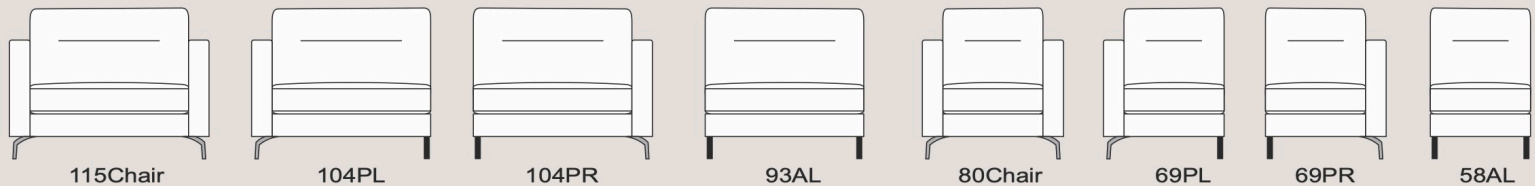

# Xenia

*See over for more...*

Available in  
a wide selection of  
fabrics and leathers

Choices of  
sofa size

Complete modular  
range

All dimensions are  
approximate.  
Please allow tolerance of  
+/- 25mm (1")

**SPECIFICATION:**

Frame - Combination of hardwood and composite materials  
 Seat suspension - Serpentine spring system  
 Wooden Feet - Not available  
 Metal Feet - Polished or black  
 Model Number - 0412A (fabric) and 0413A (leather)

**COMFORT OPTIONS:**

Classic Seat Comfort - High elastic foam  
 Supasoft Seat Comfort - High elastic foam core with a fibre filled duvet wrap  
 Classic Back Comfort - High quality fibre  
 Premium Back Comfort - Not available