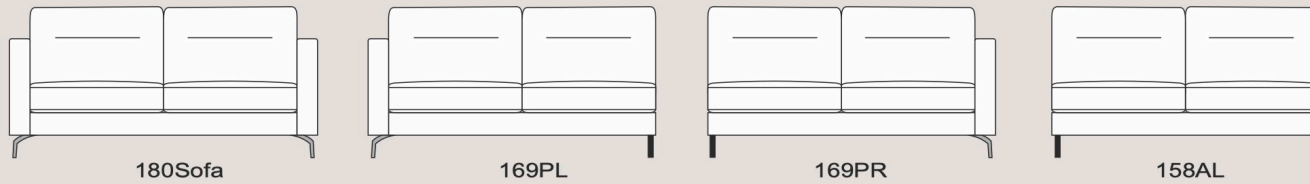

# Xenia

*See over for more...*

Available in  
a wide selection of  
fabrics and leathers

Choices of  
sofa size

Complete modular  
range

All dimensions are  
approximate.  
Please allow tolerance of  
+/- 25mm (1")

**SPECIFICATION:**

Frame - Combination of hardwood and composite materials  
 Seat suspension - Serpentine spring system  
 Wooden Feet - Not available  
 Metal Feet - Polished or black  
 Model Number - 0412A (fabric) and 0413A (leather)

**COMFORT OPTIONS:**

Classic Seat Comfort - High elastic foam  
 Supasoft Seat Comfort - High elastic foam core with a fibre filled duvet wrap  
 Classic Back Comfort - High quality fibre  
 Premium Back Comfort - Not available