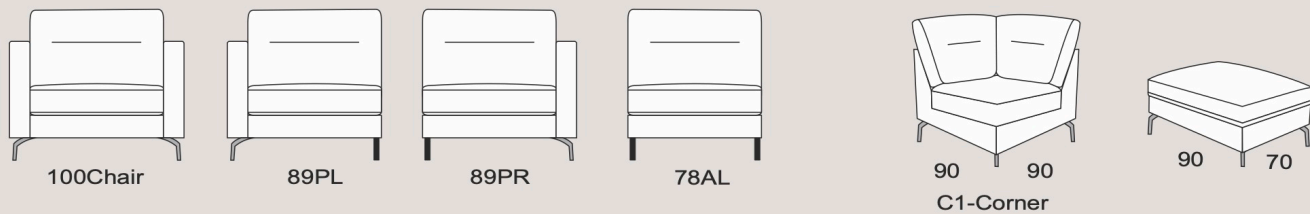

# Xenia

*See over for more...*

Available in  
a wide selection of  
fabrics and leathers

Choices of  
sofa size

Complete modular  
range

All dimensions are  
approximate.  
Please allow tolerance of  
+/- 25mm (1")

**SPECIFICATION:**

Frame - Combination of hardwood and composite materials  
 Seat suspension - Serpentine spring system  
 Wooden Feet - Not available  
 Metal Feet - Polished or black  
 Model Number - 0412A (fabric) and 0413A (leather)

**COMFORT OPTIONS:**

Classic Seat Comfort - High elastic foam  
 Supasoft Seat Comfort - High elastic foam core with a fibre filled duvet wrap  
 Classic Back Comfort - High quality fibre  
 Premium Back Comfort - Not available