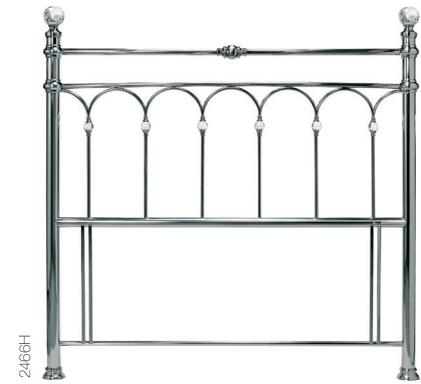

# CRYSTALLO

**HATTERS**  
HOME & STYLE

2456H

M1980H-150

M1970H-150

2466H

2456B-B

M1980B-150B

M1970B-150B

2466B-B

**ANTIQUE BRASS**

**BEDSTEAD**

2459B-B 90CM  
2450B-B 135CM

**HEADBOARD**

2459H 90CM  
2450H 135CM

**CHAMPAGNE BRASS**

**BEDSTEAD**

M1980B-90B 90CM  
M1980B-135B 135CM  
M1980B-150B 150CM

**HEADBOARD**

M1980H-90 90CM  
M1980H-150 150CM

**SHINY NICKEL**

**BEDSTEAD**

M1970B-90B 90CM  
M1970B-135B 135CM  
M1970B-150B 150CM

**HEADBOARD**

M1970H-90 90CM  
M1970H-135 135CM  
M1970H-150 150CM

**ANTIQUE NICKEL**

**BEDSTEAD**

2469B-B 90CM  
2460B-B 135CM

**HEADBOARD**

2469H 90CM  
2460H 135CM  
2466H 150CM

Please note, product measurements may vary slightly from those stated within. Our material specification refers to the exterior components. Man-made materials may be used as part of the internal construction.