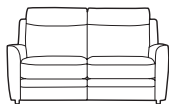

Parker Knoll

Dakota

DAKOTA CORNER GROUP IN DASH BLUE
SCATTERS STYLE'S OWN AND CONISTON GREEN

The Dakota boasts a modern aesthetic and an abundance of style.

Sophisticated and subtle, this collection will effortlessly complement any contemporary living space.

Available with the option of a powered recline with a neat USB port for charging your favourite devices.

25
year
frame guarantee

SOFAS & CHAIRS

LARGE TWO SEATER
H 103cm W 193cm D 95cm
SH 51cm SW 158cm SD 52cm
AH 65cm

TWO SEATER
H 103cm W 142cm D 95cm
SH 51cm SW 107cm SD 52cm
AH 65cm

CHAIR
H 103cm W 91cm D 95cm
SH 51cm SW 56cm SD 52cm
AH 65cm

LARGE TWO SEATER
POWER RECLINER
H 103cm W 193cm D 95cm
SH 51cm SW 158cm SD 52cm
AH 65cm FULL RECLINE 165cm