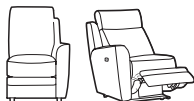

Available with the option of a powered recline with a neat USB port for charging your favourite devices.

25
year
frame guarantee

SOFAS & CHAIRS

LARGE TWO SEATER
H 103cm W 193cm D 95cm
SH 51cm SW 158cm SD 52cm
AH 65cm

TWO SEATER
H 103cm W 142cm D 95cm
SH 51cm SW 107cm SD 52cm
AH 65cm

CHAIR
H 103cm W 91cm D 95cm
SH 51cm SW 56cm SD 52cm
AH 65cm

LARGE TWO SEATER
POWER RECLINER
H 103cm W 193cm D 95cm
SH 51cm SW 158cm SD 52cm
AH 65cm FULL RECLINE 165cm

TWO SEATER
POWER RECLINER
H 103cm W 142cm D 95cm
SH 51cm SW 107cm SD 52cm
AH 65cm FULL RECLINE 165cm

CHAIR
POWER RECLINER
H 103cm W 91cm D 95cm
SH 51cm SW 56cm SD 52cm
AH 65cm FULL RECLINE 165cm

RISE & RECLINE CHAIR (21 St Weight Limit)
H 106cm W 89cm D 95cm
SH 53cm SW 54cm SD 52cm
AH 67cm FULL RECLINE 162cm