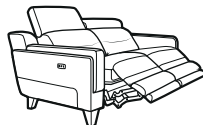

TWO SEATER RECLINER
H 100cm (headrest up)
H 83cm (headrest down) W 158cm
D 103cm SH 51cm SW 122cm
SD 55cm AH 61cm
FULLY RECLINED 160cm