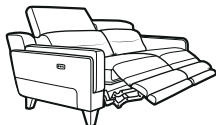

Available as an armchair, large and standard two seater sofa.

25
year
frame guarantee

SOFAS & CHAIR

LARGE TWO SEATER SOFA
H 100cm (headrest up)
H 83cm (headrest down) W 194cm
D 103cm SH 51cm SW 158cm
SD 55cm AH 61cm

TWO SEATER SOFA
H 100cm (headrest up)
H 83cm (headrest down) W 158cm
D 103cm SH 51cm SW 122cm
SD 55cm AH 61cm

CHAIR
H 100cm (headrest up)
H 83cm (headrest down) W 95cm
D 103cm SH 51cm SW 59cm
SD 55cm AH 61cm