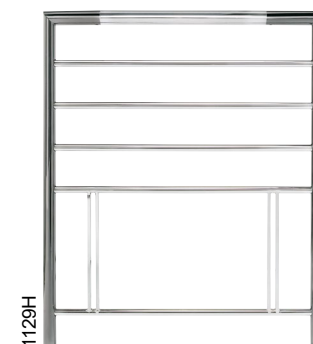

STORM

HATTERS
HOME & STYLE

SHINY NICKEL & BLACK NICKEL

BEDSTEAD

1129B-B	90CM
1124B-B	122CM
1120B-B	135CM
1126B-B	150CM

SHINY NICKEL & BLACK NICKEL

HEADBOARD

1129H	90CM
1124H	122CM
1120H	135CM
1126H	150CM

MATT BLACK

BEDSTEAD

1129B-B 90CM
1124B-B 122CM
1120B-B 135CM
1126B-B 150CM

MATT BLACK

HEADBOARD

1129H 90CM
1124H 122CM
1120H 135CM
1126H 150CM

Please note, product measurements may vary slightly from those stated within. Our material specification refers to the exterior components.
Man-made materials may be used as part of the internal construction.