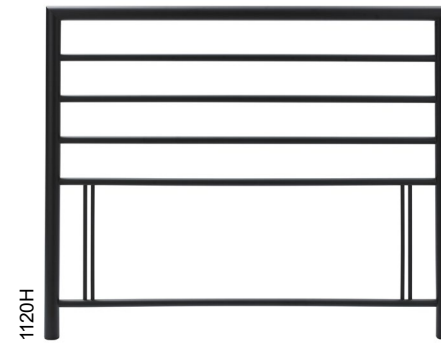

STORM

HATTERS
HOME & STYLE

SHINY NICKEL & BLACK NICKEL

BEDSTEAD

1129B-B	90CM
1124B-B	122CM
1120B-B	135CM
1126B-B	150CM

SHINY NICKEL & BLACK NICKEL

HEADBOARD

1129H	90CM
1124H	122CM
1120H	135CM
1126H	150CM

MATT BLACK

BEDSTEAD

1129B-B 90CM
1124B-B 122CM
1120B-B 135CM
1126B-B 150CM

MATT BLACK

HEADBOARD

1129H 90CM
1124H 122CM
1120H 135CM
1126H 150CM

Please note, product measurements may vary slightly from those stated within. Our material specification refers to the exterior components.
Man-made materials may be used as part of the internal construction.