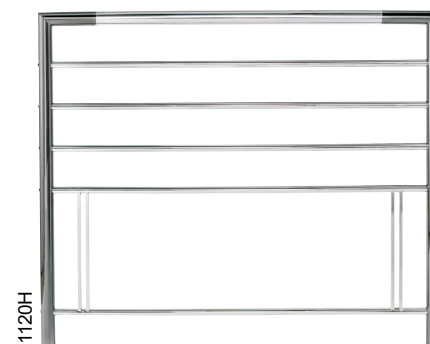

STORM

HATTERS
HOME & STYLE

SHINY NICKEL & BLACK NICKEL

BEDSTEAD

1129B-B	90CM
1124B-B	122CM
1120B-B	135CM
1126B-B	150CM

SHINY NICKEL & BLACK NICKEL

HEADBOARD

1129H	90CM
1124H	122CM
1120H	135CM
1126H	150CM

MATT BLACK

BEDSTEAD

1129B-B 90CM
1124B-B 122CM
1120B-B 135CM
1126B-B 150CM

MATT BLACK

HEADBOARD

1129H 90CM
1124H 122CM
1120H 135CM
1126H 150CM

Please note, product measurements may vary slightly from those stated within. Our material specification refers to the exterior components.
Man-made materials may be used as part of the internal construction.