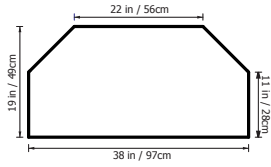

Living - Home Entertainment

OCH2264 Corner TV Cabinet
W 97 x D 49 x H 64cm
(1 fixed shelf)