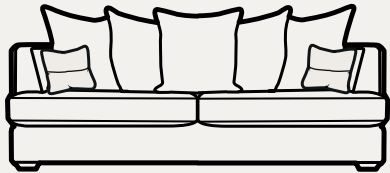

Cover photo shown in: Genesis Snow.

Collins & Hayes

Cooper

Cooper

Offering an immediate invitation to lounge, Cooper is the perfect Sofa for blissful relaxation. With the choice of three Sofa sizes, a Chair and a Snuggler, Cooper will make lolling around a stylish affair.

Fixed Cover Formal Back

Fixed Cover Pillow Back

Loose Cover Formal Back

Loose Cover Pillow Back

Large Sofa

Height: **93cm** Width: **222cm**
Depth: **103cm** Seat Height: **52cm**
Seat Width: **182cm** Seat Depth: **60cm**
Arm Height: **67cm**

Medium Sofa

Height: **93cm** Width: **194cm**
Depth: **103cm** Seat Height: **52cm**
Seat Width: **154cm** Seat Depth: **60cm**
Arm Height: **67cm**

Small Sofa

Height: **93cm** Width: **162cm**
Depth: **103cm** Seat Height: **52cm**
Seat Width: **122cm** Seat Depth: **60cm**
Arm Height: **67cm**