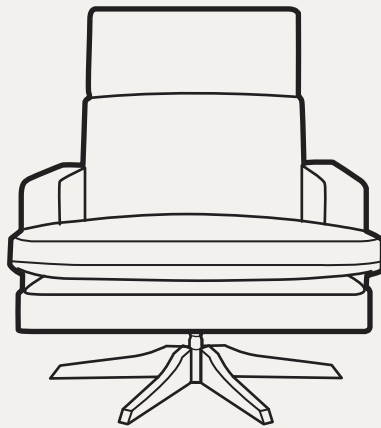

Swivel Tilt Chair

Height: **98cm** Width: **84cm** Depth: **90cm**
Seat Height: **48cm** Seat Width: **58cm**
Seat Depth: **54cm** Arm Height: **55cm**

Footstool

Height: **40cm** Width: **61cm** Depth: **46cm**