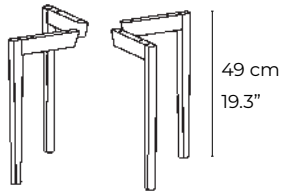

TABLETOP #241

Ø59,5 cm / Ø23.4"

LEGS 264

For tabletops #240 & #241

LEGS 260S (Black steel)

For tabletops #240 & #241

LEGS 265

For tabletops #240 & #241