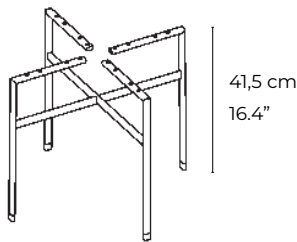

TABLETOP #241

Ø59,5 cm / Ø23.4"

LEGS 264

For tabletops #240 & #241

LEGS 260S (Black steel)

For tabletops #240 & #241

LEGS 265

For tabletops #240 & #241