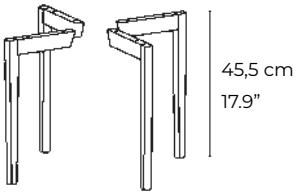

TABLETOP #241

Ø59,5 cm / Ø23.4"

LEGS 264

For tabletops #240 & #241

LEGS 260S (Black steel)

For tabletops #240 & #241

LEGS 265

For tabletops #240 & #241