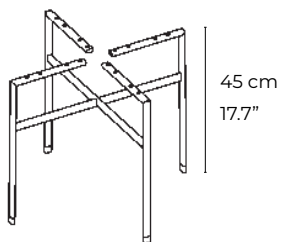

*The specified height includes the tabletop