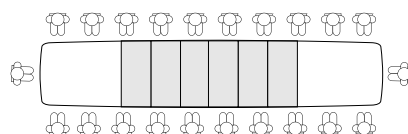

The #108 dining table features the well-known patented Skovby extension system, which divides the four legs of the table into eight. The three included extension leaves allow you to seat anywhere from 10 to 22 people around the table without compromising on quality, style, or space.

#107 DINING TABLE
 6 | seatings
 L: 160 cm / L: 63"

#108 DINING TABLE
 10 | seatings
 L: 238 cm / L: 93.7"

#107 DINING TABLE
 16 | seatings
 L: 364 cm / L: 143.3"
 4 extension leaves

#108 DINING TABLE
 22 | seatings
 L: 544 cm / L: 214.2"
 6 extension leaves