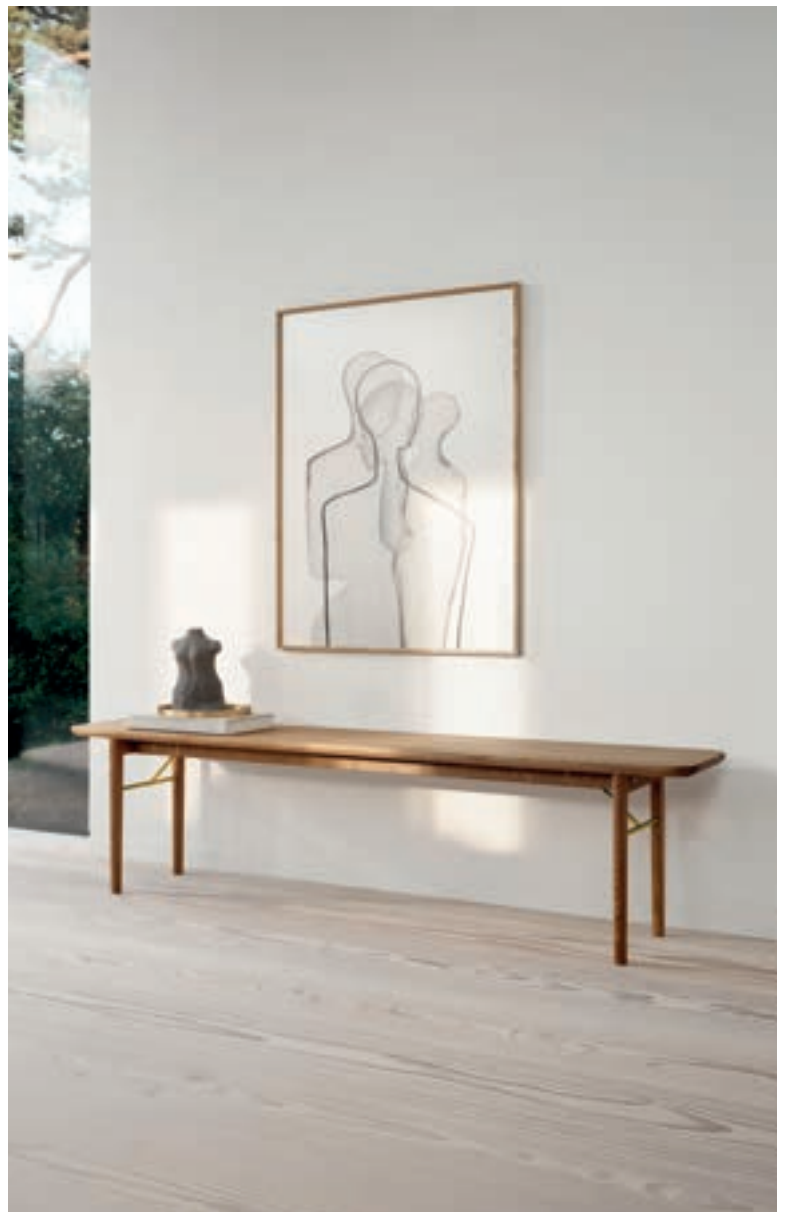

MOOD EVERGREEN

Classic furniture, traditional pieces, iconic looks – the things we love come with many labels. For us this is **Evergreen**. Its enduring appeal, timelessness, and ability to remain relevant and attractive regardless of changing design trends. It is a style that stands the test of time and remains classic and appealing for years to come.

Timeless
Shapes and details
Confident

MOOD COLOURS