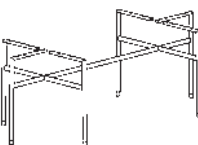

For tabletop #244

45 cm
17.7"