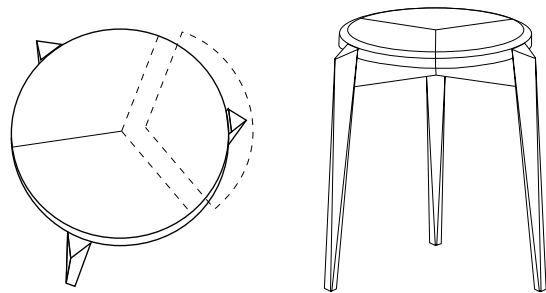

SUSTAINABLE & STACKABLE STOOL

The idea and design of stool #840 sprang from pieces of leftover wood. Pieces cut from round and elliptical shaped tables are brought together to create a stackable and sustainable stool made entirely from leftover pieces from our production.

Three joined pieces of solid wood give the seat a dynamic and interesting pattern. Combined with the edgy legs the result is a unique, sculptural look.